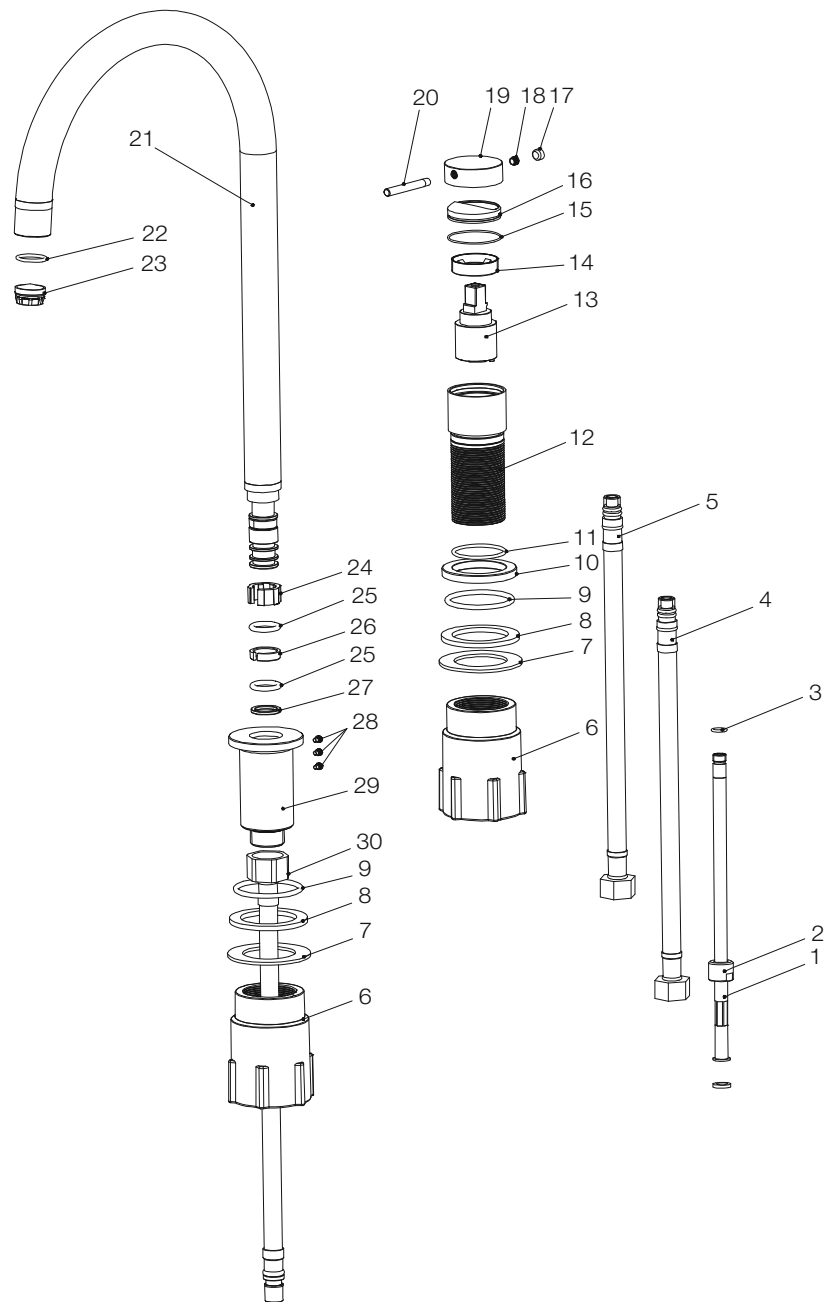

1. Extension pipe
2. Connector
3. o-ring
4. Flexible hose
5. Flexible hose
6. Lock nut
7. Washer
8. Flat washer
9. o-ring
10. Base
11. o-ring
12. Body
13. Cartridge
14. Valve cover
15. o-ring
16. Cover cup
17. Rubber
18. Hex screw
19. Handle base
20. Handle bar
21. Spout
22. o-ring
23. Aerator
24. C ring
25. o-ring
26. C ring
27. Chafing ring
28. Screw
29. Component for spout
30. Connecting hose

Steel Harmonized K2 Original

Art no: 30140 RSK: 8312069

Primy
Stainless Steel
Kitchen & Bathroom

Scandtap AB, Olofsdalsvägen 21, 302 41 Halmstad, Sweden
info@scandtap.com, www.scandtap.com

Ackrediteringsnummer: 1913